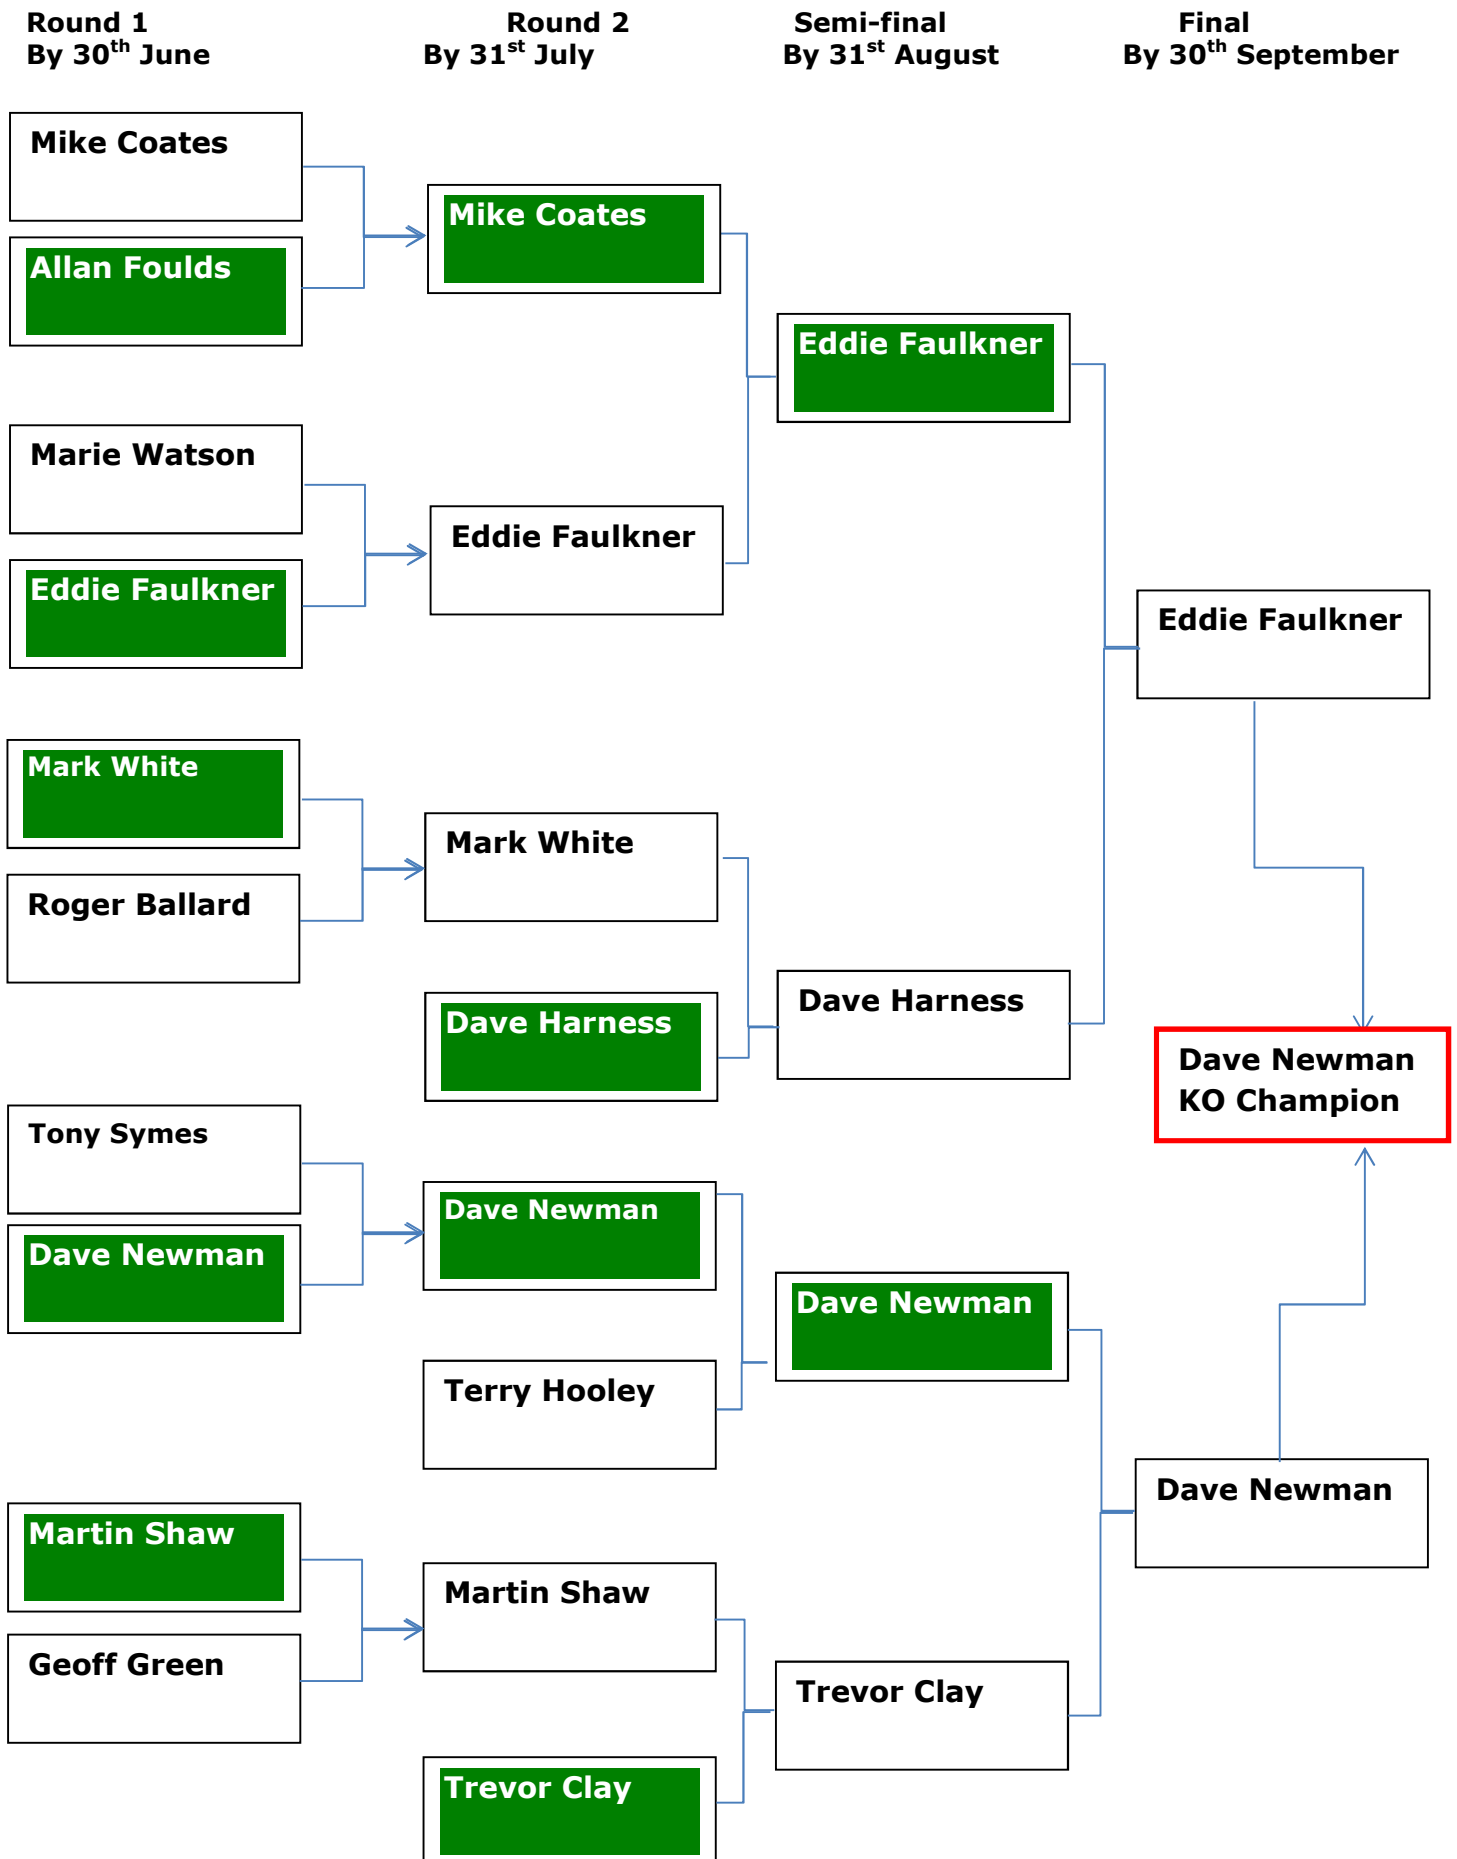

## Peak District Christian Golf Society Annual Knock-out Trophy 2019

Names / Boxes in Green have first choice of venue, except in the final which must be played on a neutral course unless both players are from the same course.