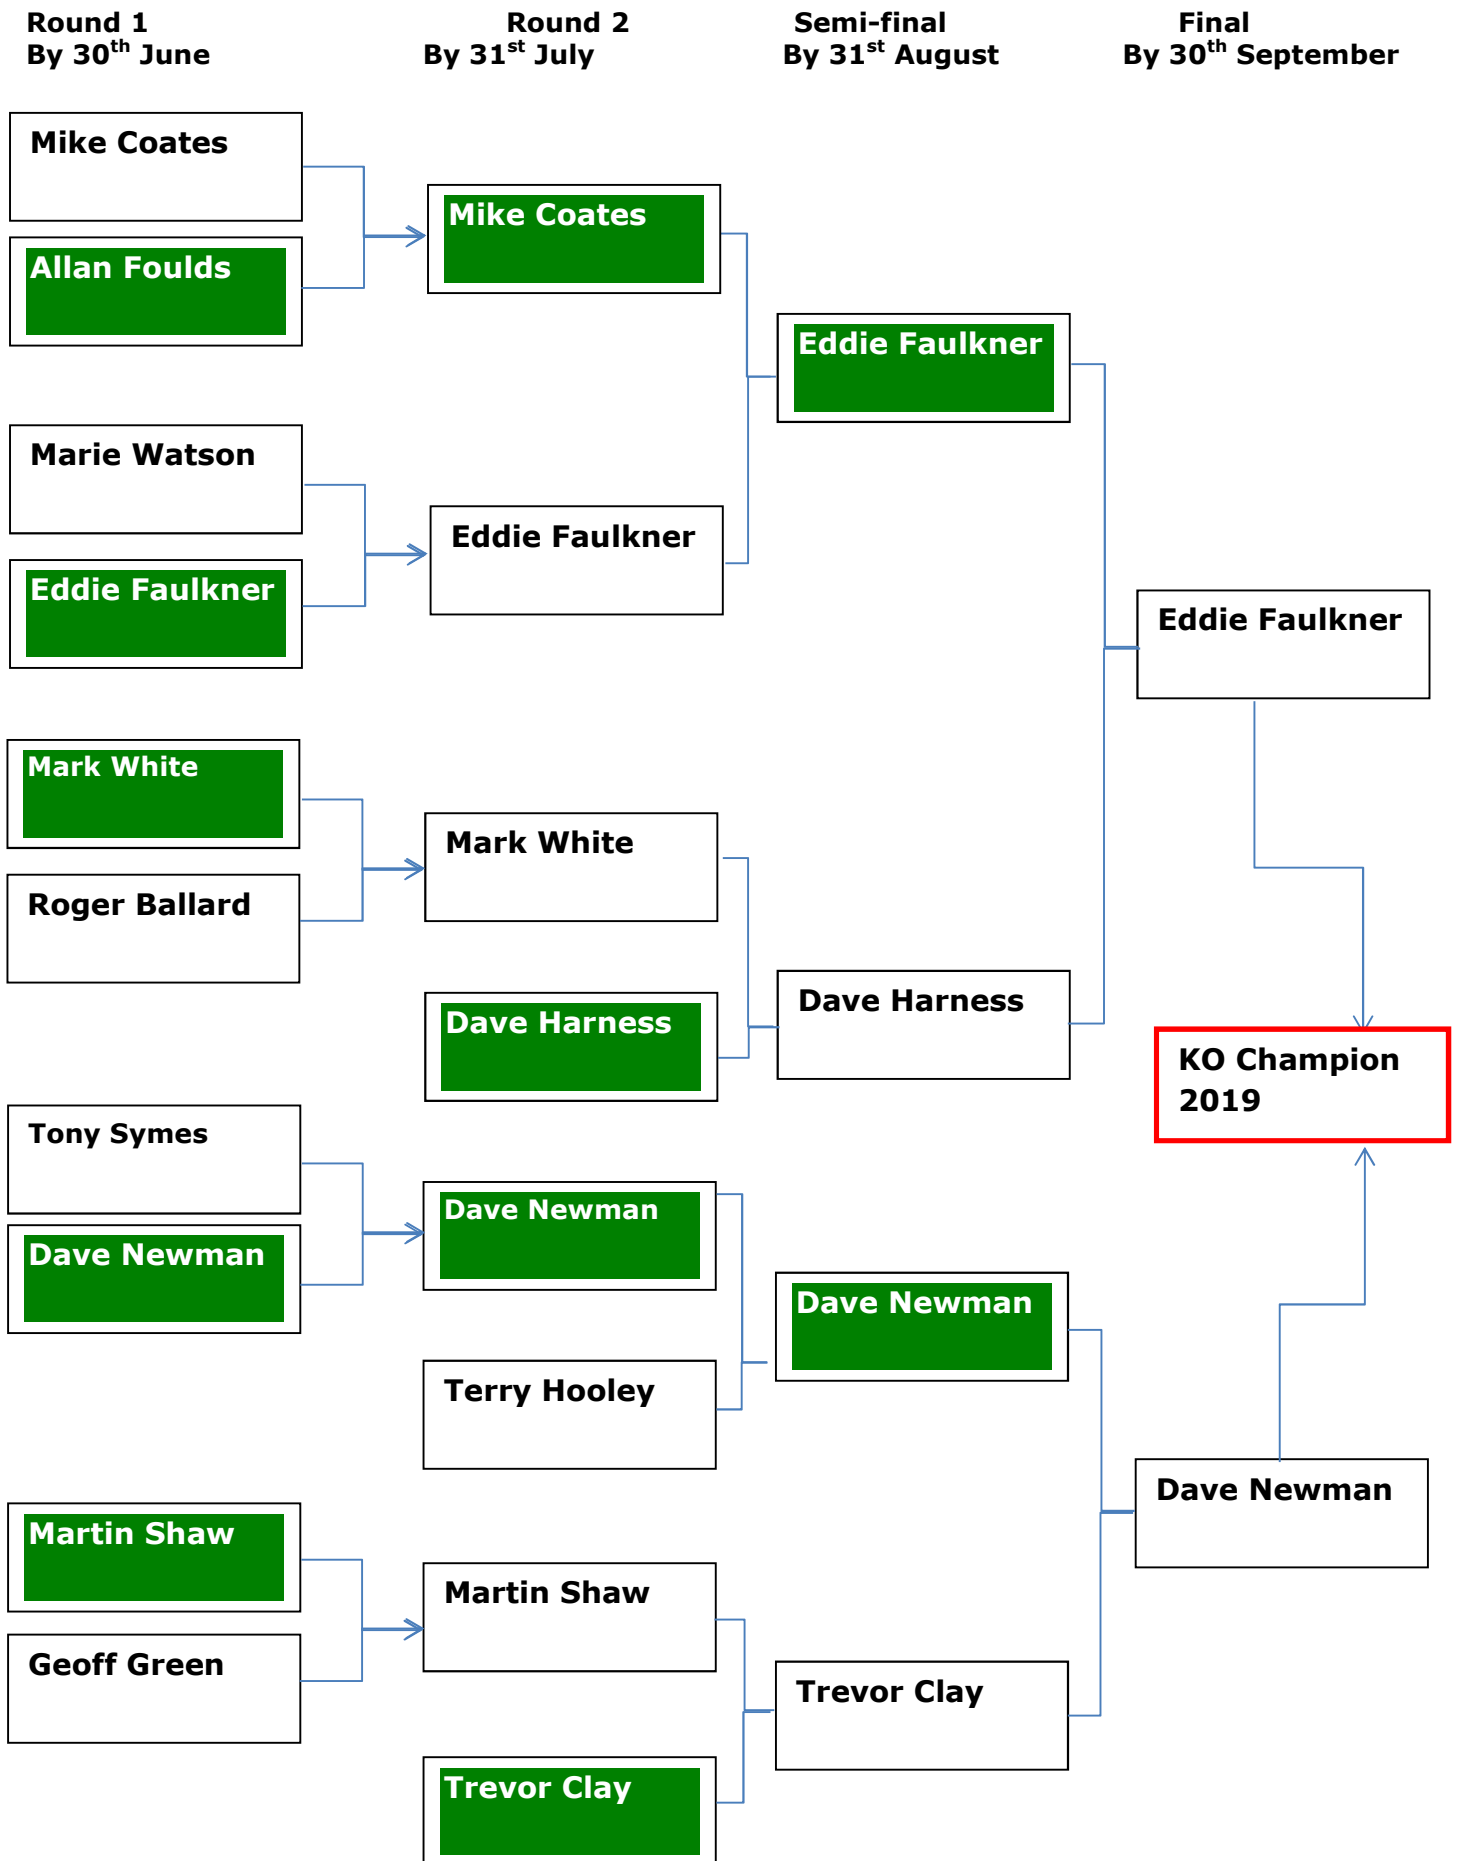

Peak District Christian Golf Society Annual Knock-out Trophy 2019

Names / Boxes in Green have first choice of venue, except in the final which must be played on a neutral course unless both players are from the same course.